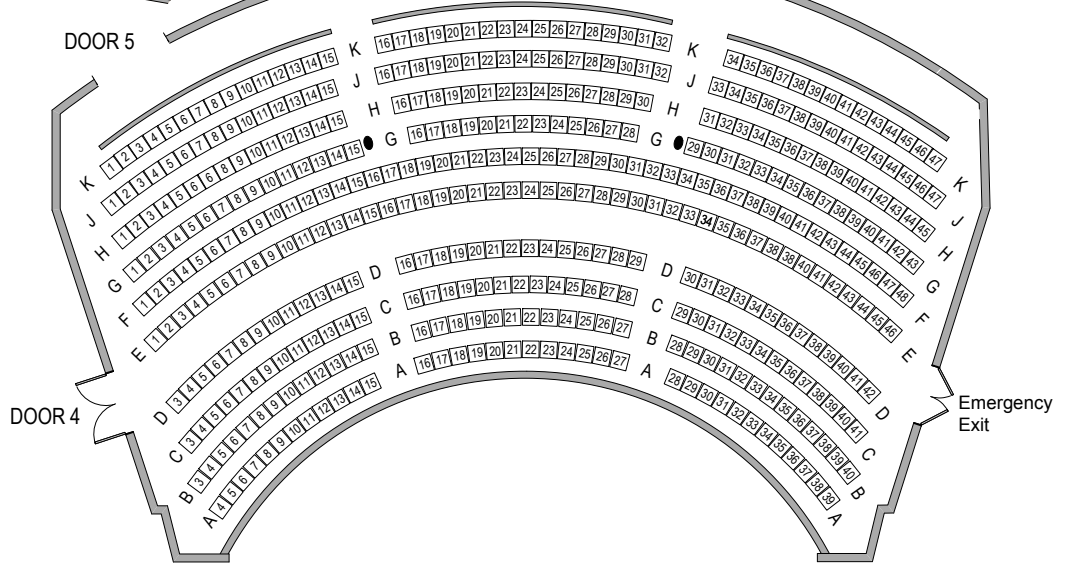

HER MAJESTY'S THEATRE, MELBOURNE

GRAND CIRCLE - 466 SEATS

DRESS CIRCLE - 428 SEATS

STALLS - 806 SEATS

(W = Wheelchair position)