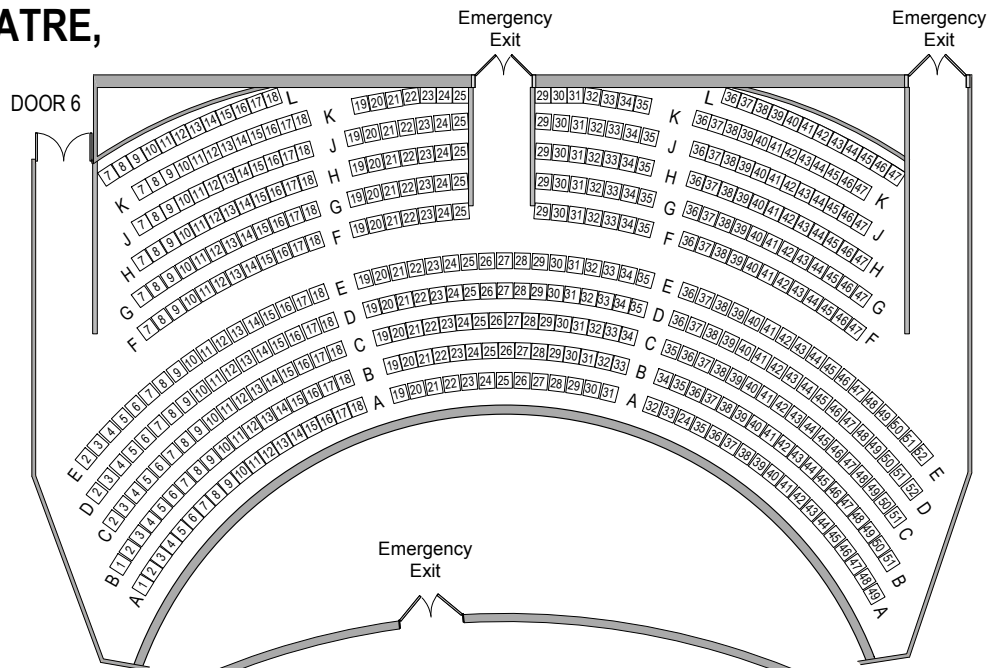

HER MAJESTY'S THEATRE, MELBOURNE

GRAND CIRCLE - 466 SEATS

DRESS CIRCLE - 428 SEATS

STALLS - 806 SEATS

(W = Wheelchair position)